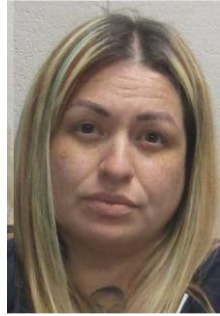

# HARLINGEN POLICE DEPARTMENT

PRESS RELEASE  
2022-0008

HONOR

COURAGE

INTEGRITY

## NARCOTIC SEARCH WARRANT

Gaspar Lugo  
Age 21  
Harlingen

Corina Castillo  
Age 36  
Harlingen

Karina Martinez  
Age 18  
Harlingen

On January 26<sup>th</sup>, 2022, Investigators with the Harlingen Police Organized Crime Unit executed a search warrant on the 2800 block of Swiss Pine Ct. in Harlingen.

During the course of the search warrant, investigators located a male subject and two female subjects later identified as Gaspar Lugo, Corina Castillo, and Karina Martinez who were in possession of 31.5 pounds of Marijuana, 379 grams of Xanax (Alprazolam), 53.83 grams of MDMA / Ecstasy, \$4,000 in US Currency and 476 grams of THC edibles inside the resident. During the course of the investigation, an additional 77 Pounds of Marijuana was located in a storage facility in San Benito.

All three subjects were placed under arrest and transported to the Harlingen city jail.

Gaspar Lugo – Bond= **\$140,000.00**

Corina Castillo – Bond=**\$127,000.00**

Karina Martinez – Bond=**\$93,000.00**