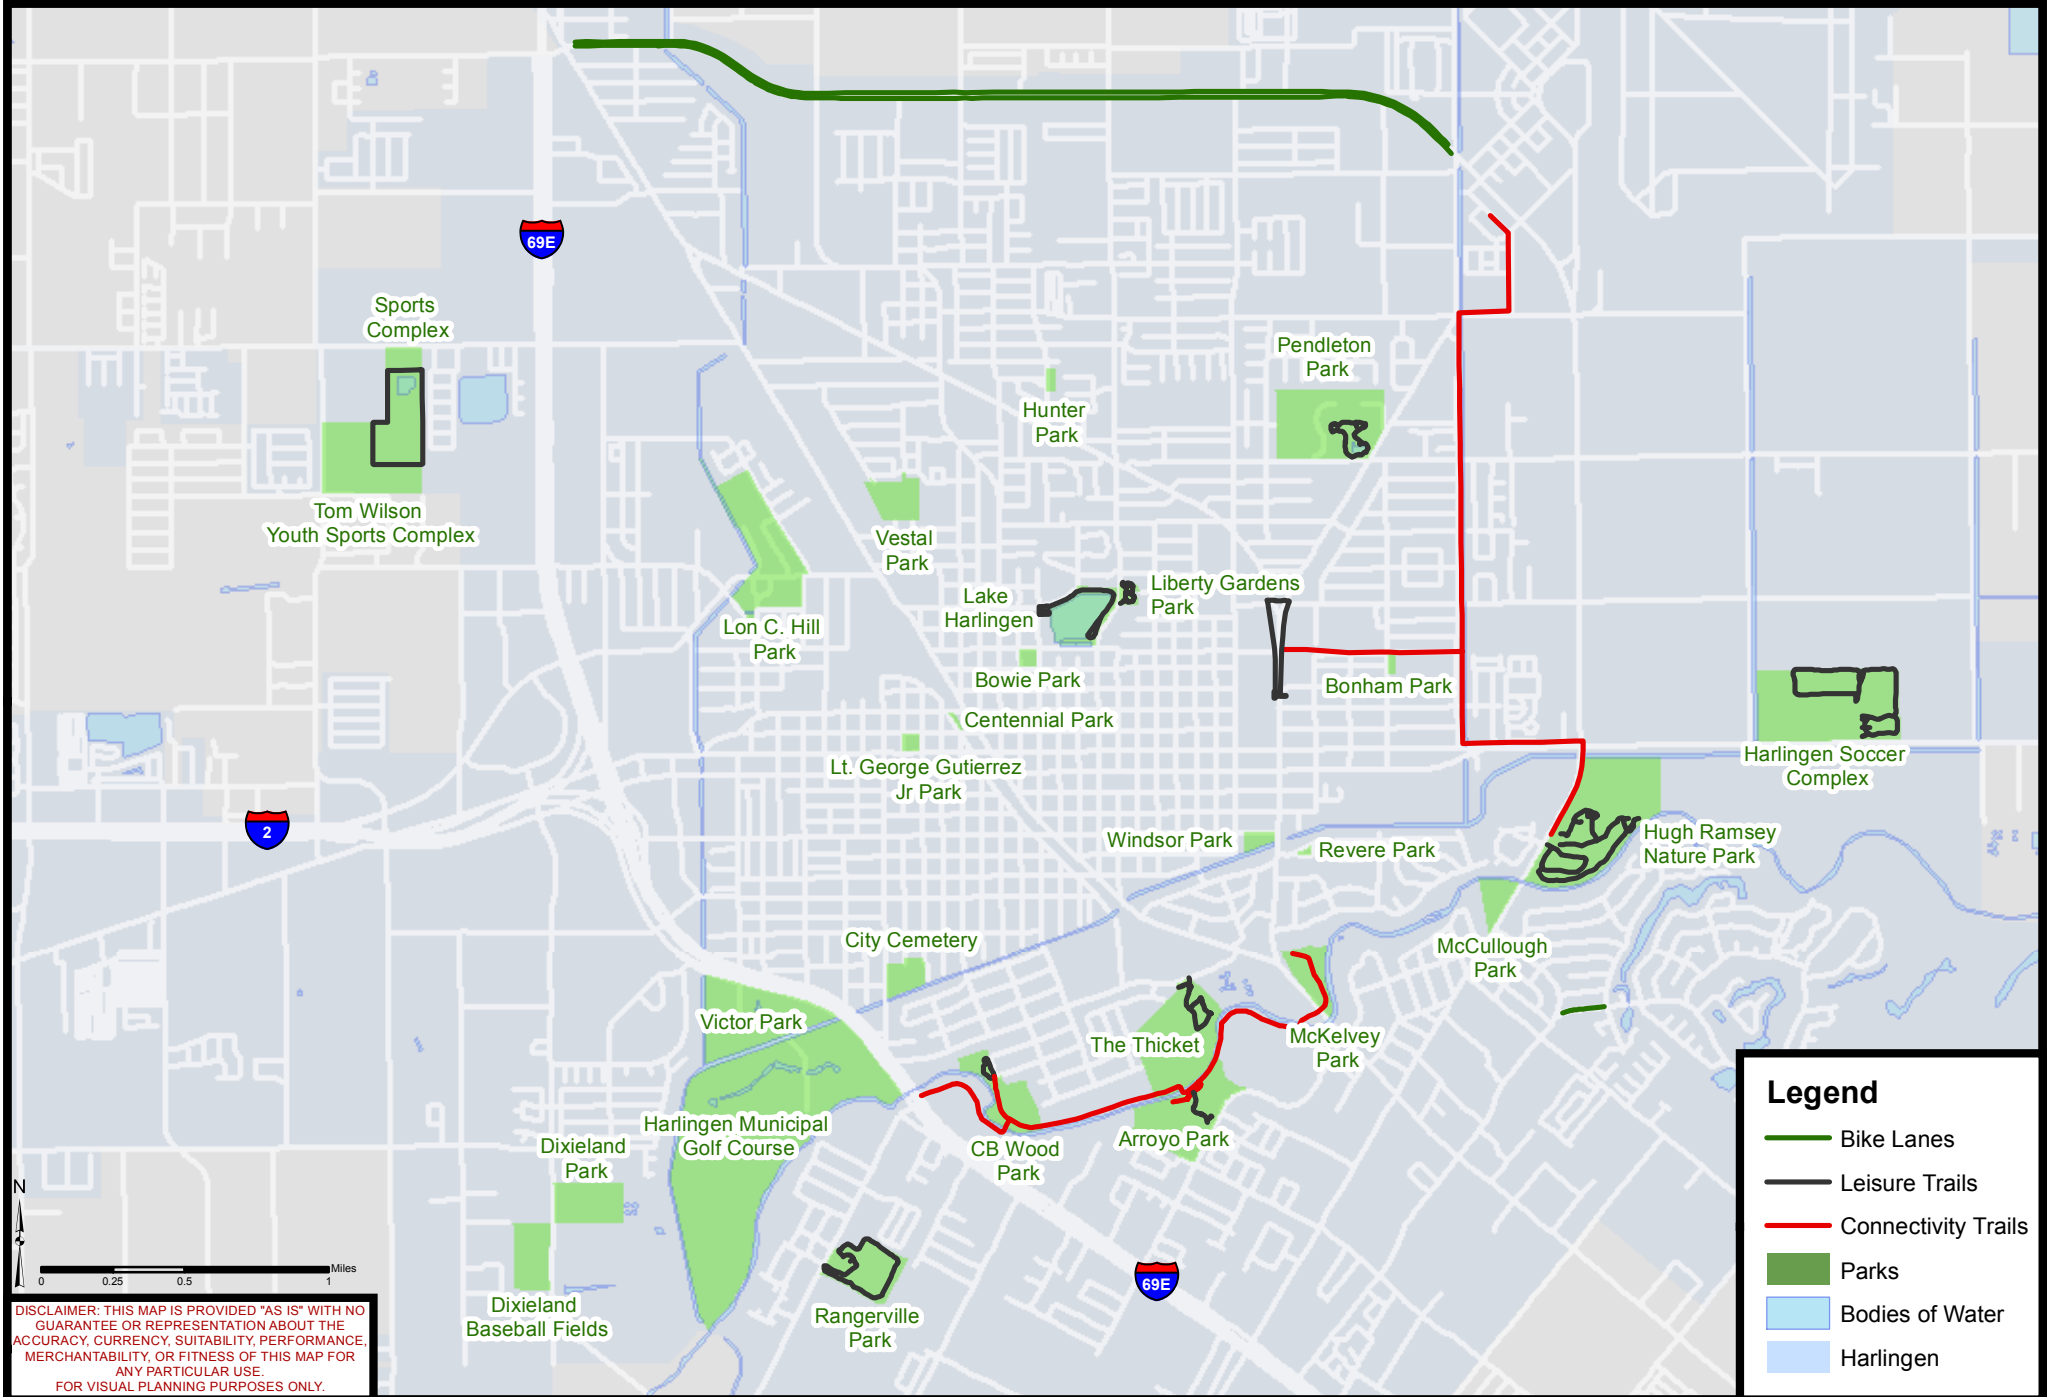

City of Harlingen Parks, Trails, & Bike Lanes

N
0 0.25 0.5 1 Miles

DISCLAIMER: THIS MAP IS PROVIDED "AS IS" WITH NO GUARANTEE OR REPRESENTATION ABOUT THE ACCURACY, CURRENCY, SUITABILITY, PERFORMANCE, MERCHANTABILITY, OR FITNESS OF THIS MAP FOR ANY PARTICULAR USE. FOR VISUAL PLANNING PURPOSES ONLY.